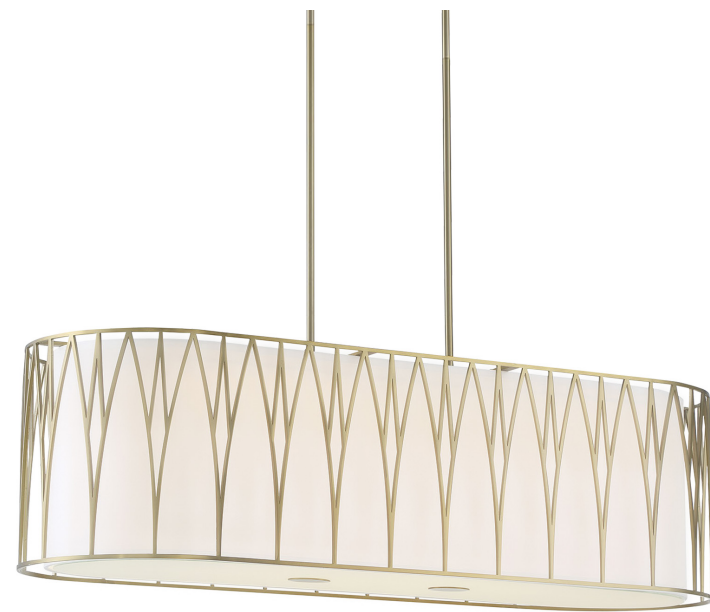

MINKA LAVERY®

Item # 1087-695-L	UPC Code: 747396113432
Product Family Name: Regal Terrace	Finish: Soft Brass
Category: ISLAND LIGHTS	Category Type: Pendant
Certification 3057374	
Patents:	
Notes:	

Image File Name: **1087-695-L.jpg**

MEASUREMENTS

Width: 41.88	Length: 24	Height: 24	Extension: 15.13
Height Adjustable: Yes	Min Overall Height: 28.13	Max Overall Height: 70.13	Slope: Yes
Wire Length: 72"	Chain Length:	Safety Cable Included: No	Net Weight: 40.7
Canopy Width: 4.5	Canopy Height: 0.75	Canopy Length: 12.0	Center to Bottom:
Backplate Width:	Backplate Height:	Center to Top:	

No. of Bulbs: 6	Light Type: Z13 LED			
Max Bulb Wattage: 13	Socket: Y13 LED MODULE			
Dimmable: Yes	Ballast:	Rated Life Hours: 30000	Photocell Included: No	Bulb/LED Included: Y
Bulb/LED Included: Yes	Color Temp.: 3000	CRI: 91	Initial Lumens: 5994.8	Delivered Lumens: 3467.3

Description: WHITE FABRIC	Material: CLOTH
Part No.: SH1087	Quantity: 1
Width: 38.88	Height: 11.5
	Length: 12.13

SHIPPING

Carton Width: 17.63	Carton Height: 16.75	Carton Length: 44.88
Carton Weight: 47.85	Carton Cubic Feet: 7.67	Small Package Shippable: No
Master Pack Width:	Master Pack Height:	Master Pack Length:
Master Pack Weight:	Master Cubic Feet:	Multi-Pack: 1
		Master Pack: 1