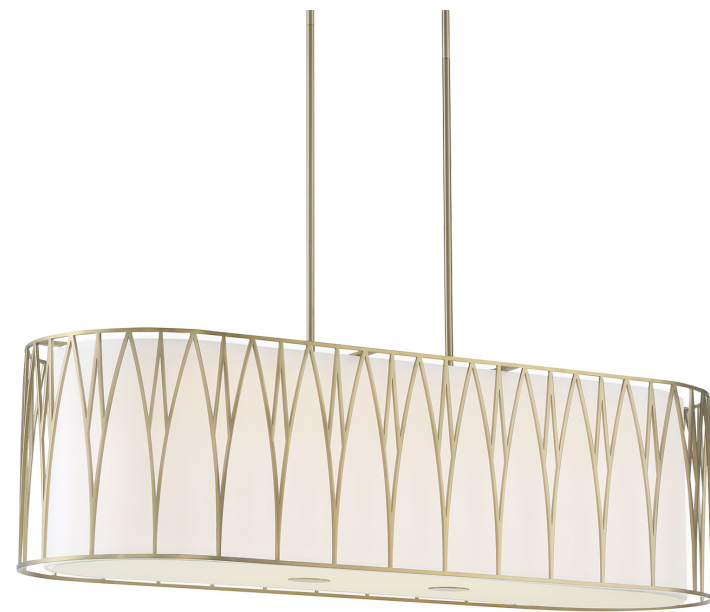

# MINKA LAVERY®

Item # <b>1087-695-L</b>	UPC Code: <b>747396113432</b>
Product Family Name: <b>Regal Terrace</b>	Finish: <b>Soft Brass</b>
Category: <b>ISLAND LIGHTS</b>	Category Type: <b>Pendant</b>
Certification <b>3057374</b>	
Patents:	
Notes:	

Image File Name: **1087-695-L.jpg**

## MEASUREMENTS

Width: <b>41.88</b>	Length: <b>24</b>	Height: <b>24</b>	Extension: <b>15.13</b>
Height Adjustable: <b>Yes</b>	Min Overall Height: <b>28.13</b>	Max Overall Height: <b>70.13</b>	Slope: <b>Yes</b>
Wire Length: <b>72"</b>	Chain Length:	Safety Cable Included: <b>No</b>	Net Weight: <b>40.7</b>
Canopy Width: <b>4.5</b>	Canopy Height: <b>0.75</b>	Canopy Length: <b>12.0</b>	Center to Bottom:
Backplate Width:	Backplate Height:	Center to Top:	

Description: <b>WHITE FABRIC</b>	Material: <b>CLOTH</b>
Part No.: <b>SH1087</b>	Quantity: <b>1</b>
Width: <b>38.88</b>	Height: <b>11.5</b>
	Length: <b>12.13</b>