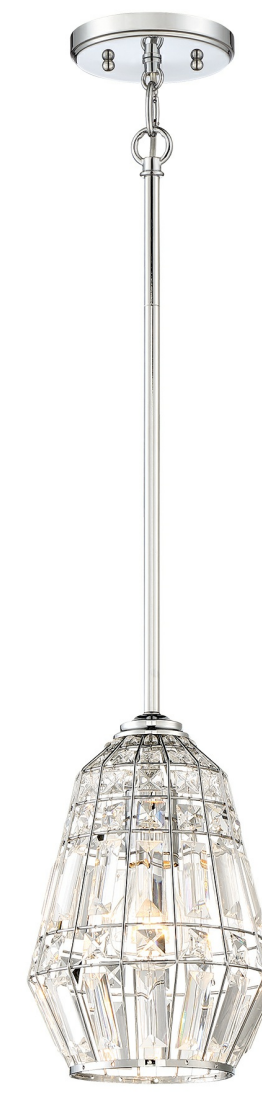

MINKA LAVERY®

Item # 2341-77	UPC Code: 747396802947
Product Family Name: Braiden	Finish: Chrome
Category: MINI-PENDANTS	Category Type: Mini Pendant
Certification 329266	
Patents:	
Notes:	

Image File Name: 2341-77.jpg

MEASUREMENTS

Width: 7.25	Length: 7.25	Height: 10.25	Extension: 4.19
Height Adjustable: Yes	Min Overall Height: 18.0	Max Overall Height: 54.0	Slope: Yes
Wire Length: 120	Chain Length:	Safety Cable Included: No	Net Weight: 4.19
Canopy Width: 5.25	Canopy Height: 0.75	Canopy Length: 5.25	Center to Bottom:
Backplate Width:	Backplate Height:	Center to Top:	

LAMPING

No. of Bulbs: 1	Light Type: A19,MEDIUM			
Max Bulb Wattage: 100	Socket: E26, MEDIUM			
Dimmable: Yes	Ballast:	Rated Life Hours:	Photocell Included: No	Bulb/LED Included: N
Bulb/LED Included:	Color Temp.:	CRI:	Initial Lumens:	Delivered Lumens:

SHADE / GLASS

Description: Clear Crystal	Material:
Part No.:	Quantity:
Width:	Height:
	Length:

SHIPPING

Carton Width: 9.25	Carton Height: 14.63	Carton Length: 9.25
Carton Weight: 5.37	Carton Cubic Feet: 0.724	Small Package Shippable: Yes
Master Pack Width:	Master Pack Height:	Master Pack Length:
Master Pack Weight:	Master Cubic Feet:	Multi-Pack: 1
		Master Pack: 1