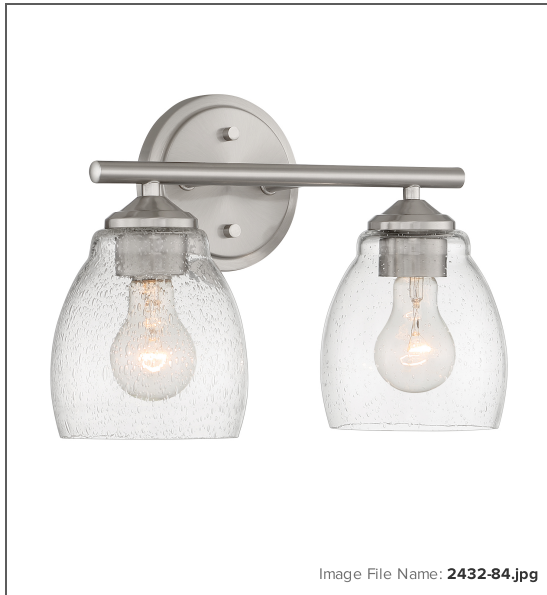

VANTAGE

by MINKA-LAVERY®

Winsley - 2 Light Bath

Item #:	2432-84
UPC Code:	747396117508
Product Family Name:	Winsley
Finish:	Brushed Nickel
Category:	WALL MOUNT
Category Type:	Bath
Certification:	4001256
Patents:	
Notes:	

Damp Location

ETL Intertek

MEASUREMENTS

Width:	14
Length:	
Height:	9.88
Extension:	6.5
Height Adjustable:	NO
Min Overall Height:	
Max Overall Height:	
Slope:	NO
Wire Length:	7
Chain Length:	
Safety Cable Included:	NO
Net Weight:	2.84
Canopy Width:	
Canopy Height:	
Canopy Length:	
Center to Bottom:	7.38
Backplate Width:	5.13
Backplate Height:	5.13
Center to Top:	2.63
Power:	

LAMPING

No. of Bulbs:	2
Max Bulb Wattage:	60
Light Type:	A-19, MED
Socket:	E26, MEDIUM
Dimmable:	YES
Ballast:	
Rated Life Hours:	
PhotoCell Included:	NO
Bulb/LED Included:	
Bulb/LED Included:	
Color Temp.:	
CRI:	
Initial Lumens:	
Delivered Lumens:	

GLASS

Description:	CLEAR SEEDED
Material:	GLASS
Part No.:	G2433
Quantity:	2
Width:	5.38
Height:	5.88
Length:	

SHIPPING

Carton Width:	7.88
Carton Height:	11.88
Carton Length:	16.5
Carton Weight:	4.49
Carton Cubic Feet:	0.894
Small Package Shippable:	YES
Master Pack Width:	
Master Pack Height:	
Master Pack Length:	
Master Pack Weight:	
Master Cubic Feet:	
Multi-Pack:	1
Master Pack:	1

Rev 03.13.2025 04:46 PM