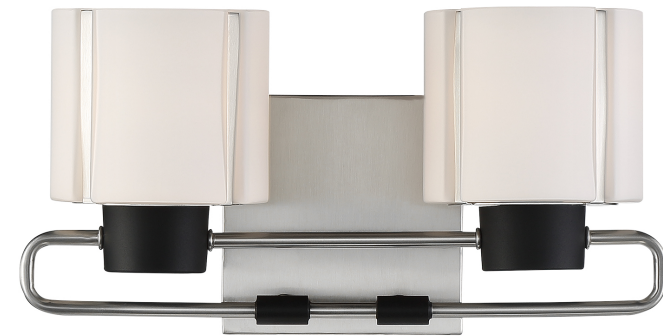

MINKA LAVERY®

Item # 2462-691	UPC Code: 747396117713
Product Family Name: Waverly Plaza Bath	Finish: Brushed Nickel and Coal
Category: BATH	Category Type: Bath
Certification 3057374	
Patents:	
Notes:	

Image File Name: 2462-691.jpg

MEASUREMENTS

Width: 14.75	Length: 7.5	Height: 7.5	Extension: 6.63
Height Adjustable: No	Min Overall Height:	Max Overall Height:	Slope: No
Wire Length: 7	Chain Length:	Safety Cable Included: No	Net Weight: 4.78
Canopy Width:	Canopy Height:	Canopy Length:	Center to Bottom: 4.63
Backplate Width: 5.0	Backplate Height: 5.0	Center to Top: 2.88	

No. of Bulbs: 2	Light Type: A-19, MED			
Max Bulb Wattage: 60	Socket: E26, MEDIUM			
Dimmable: Yes	Ballast:	Rated Life Hours:	Photocell Included: No	Bulb/LED Included: N
Bulb/LED Included:	Color Temp.:	CRI:	Initial Lumens:	Delivered Lumens:

Description: ETCHED OPAL	Material: GLASS
Part No.: G2463	Quantity: 2
Width: 5.0	Height: 4.38
	Length: 5.0

SHIPPING

Carton Width: 9.0	Carton Height: 11.25	Carton Length: 17.25
Carton Weight: 6.86	Carton Cubic Feet: 1.011	Small Package Shippable: Yes
Master Pack Width:	Master Pack Height:	Master Pack Length:
Master Pack Weight:	Master Cubic Feet:	Multi-Pack: 1
		Master Pack: 1