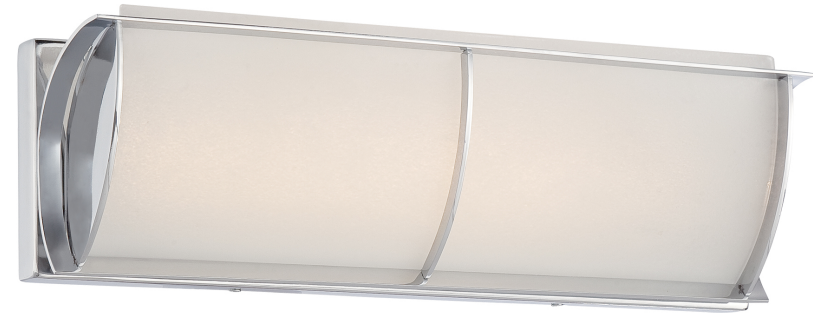

MINKA LAVERY®

Item # 422-77-L	UPC Code: 747396094960
Product Family Name:	Finish: Chrome
Category: BATH	Category Type: Bath
Certification 3195125	
Patents:	
Notes:	

Image File Name: 422-77-L.jpg

MEASUREMENTS

Width: 16.75	Length: 5.25	Height: 5.25	Extension: 3.5
Height Adjustable: No	Min Overall Height:	Max Overall Height:	Slope: No
Wire Length: 7	Chain Length:	Safety Cable Included: No	Net Weight: 4.81
Canopy Width: 16.63	Canopy Height: 4.63	Canopy Length:	Center to Bottom: 2.38
Backplate Width:	Backplate Height:	Center to Top: 2.88	

No. of Bulbs: 1	Light Type: L-MD-L8815-26W			
Max Bulb Wattage: 26	Socket: LED MODULE			
Dimmable: No	Ballast:	Rated Life Hours: 30000	Photocell Included: No	Bulb/LED Included: Y
Bulb/LED Included: Yes	Color Temp.: 3000	CRI: 91	Initial Lumens: 1940.0	Delivered Lumens: 1565.0

Description: WHITE IRIS W/OUTSIDE FROSTED	Material: GLASS
Part No.: G422	Quantity:
Width: 5.5	Height: 1.0
	Length: 15.25

SHIPPING

Carton Width: 7.63	Carton Height: 7.25	Carton Length: 20.38
Carton Weight: 5.85	Carton Cubic Feet: 0.652	Small Package Shippable: Yes
Master Pack Width:	Master Pack Height:	Master Pack Length:
Master Pack Weight:	Master Cubic Feet:	Multi-Pack: 1
		Master Pack: