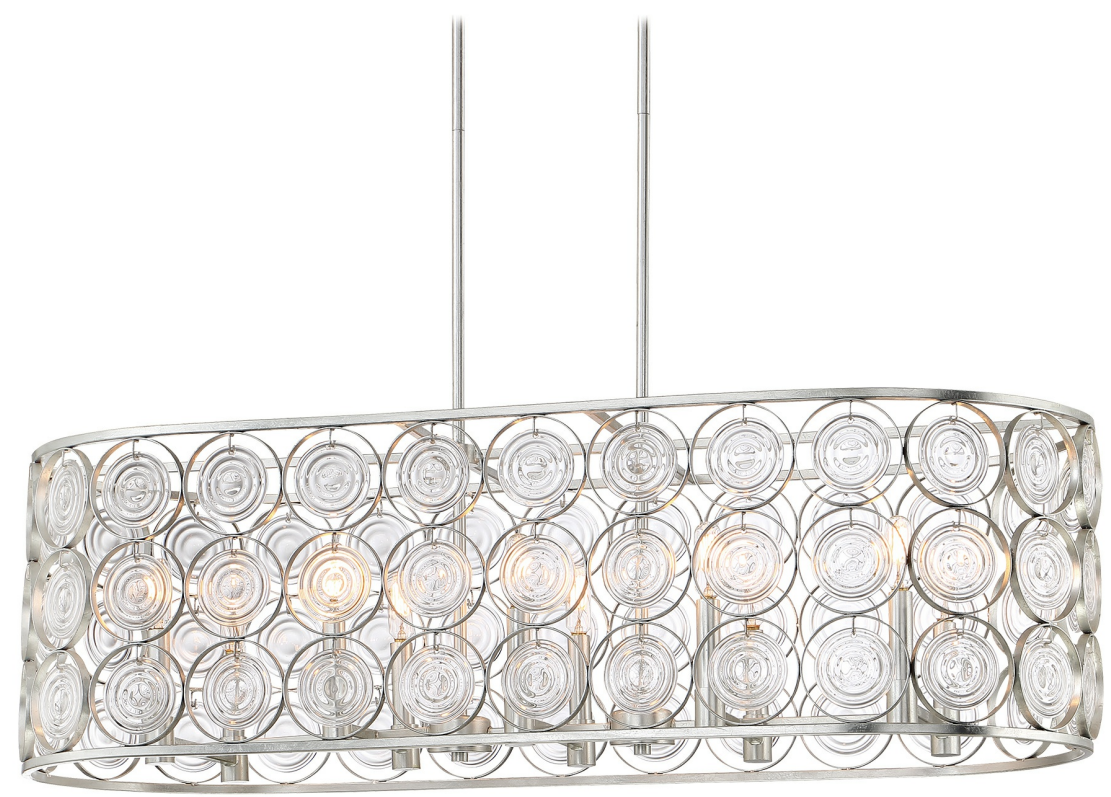

MINKA LAVERY®

Item # 4669-598	UPC Code: 747396105260
Product Family Name: Culture Chic	Finish: Catalina Silver
Category: ISLAND LIGHTS	Category Type: Island Light
Certification E314733	
Patents:	
Notes:	

Image File Name: **4669-598.jpg**

MEASUREMENTS

Width: 16.5	Length: 40.5	Height: 12	Extension:
Height Adjustable: Yes	Min Overall Height: 22.5	Max Overall Height: 58.5	Slope: Yes
Wire Length: 72"	Chain Length:	Safety Cable Included: No	Net Weight: 29.23
Canopy Width: 4.72	Canopy Height: 0.79	Canopy Length: 4.72	Center to Bottom:
Backplate Width:	Backplate Height:	Center to Top:	

LAMPING

No. of Bulbs: 10	Light Type: T8,CAND			
Max Bulb Wattage: 60	Socket: E12, CAND			
Dimmable: Yes	Ballast:	Rated Life Hours:	Photocell Included: No	Bulb/LED Included:
Bulb/LED Included:	Color Temp.:	CRI:	Initial Lumens:	Delivered Lumens:

SHADE / GLASS

Description:	Material: GLASS
Part No.: G4666	Quantity:
Width: 2.87	Height: 2.87
	Length: 2.87

SHIPPING

Carton Width: 19.25	Carton Height: 17.88	Carton Length: 43.25
Carton Weight: 38.06	Carton Cubic Feet: 8.615	Small Package Shippable: Yes
Master Pack Width:	Master Pack Height:	Master Pack Length:
Master Pack Weight:	Master Cubic Feet:	Multi-Pack: 1
		Master Pack: 1