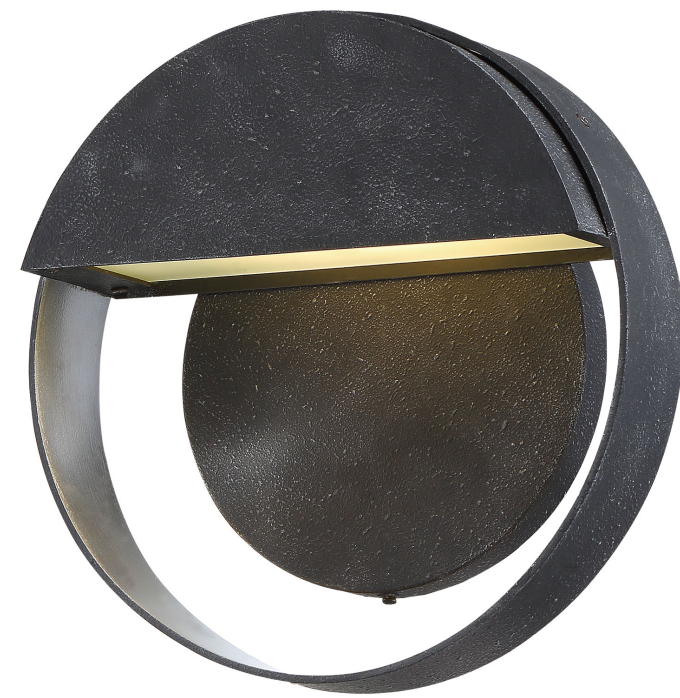

Item # 72403-751-L	UPC Code: 747396110943
Product Family Name: Esprit Del Sol	Finish: Gilded Iron with Silver
Category: OUTDOOR WALL MOUNT	Category Type: LED Outdoor
Certification 4009012	
Patents:	
Notes:	

Image File Name: 72403-751-L.jpg

MEASUREMENTS

Width: 9	Length: 9	Height: 9	Extension: 3.5
Height Adjustable: No	Min Overall Height:	Max Overall Height:	Slope: No
Wire Length: 7 INCH	Chain Length:	Safety Cable Included: No	Net Weight: 2.38
Canopy Width:	Canopy Height:	Canopy Length:	Center to Bottom: 4.5
Backplate Width: 6.25	Backplate Height: 0.75	Center to Top: 4.5	

No. of Bulbs: 1	Light Type: LED			
Max Bulb Wattage: 8	Socket: LED MODULE			
Dimmable: Yes	Ballast:	Rated Life Hours: 30000	Photocell Included: No	Bulb/LED Included: Y
Bulb/LED Included: Yes	Color Temp.: 3000	CRI: 91	Initial Lumens: 248.0	Delivered Lumens: 167.0

Description: Etched Glass	Material: ETCHED GLASS
Part No.: G72403	Quantity:
Width: 2.5	Height: 7.5
	Length:

SHIPPING

Carton Width: 11.75	Carton Height: 6.25	Carton Length: 11.75
Carton Weight: 3.41	Carton Cubic Feet: 0.499	Small Package Shippable: Yes
Master Pack Width:	Master Pack Height:	Master Pack Length:
Master Pack Weight:	Master Cubic Feet:	Multi-Pack: 1
		Master Pack: 1