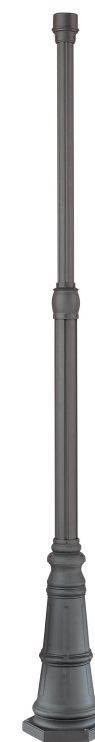

Item # 7902-66	UPC Code: 747396023113
Product Family Name:	Finish: Black
Category: POST	Category Type:
Certification	
Patents:	
Notes:	

Image File Name: 7902-66.jpg

MEASUREMENTS

Width: 10	Length:	Height: 83.75	Extension:
Height Adjustable: No	Min Overall Height:	Max Overall Height:	Slope: No
Wire Length:	Chain Length:	Safety Cable Included: No	Net Weight: 16.76
Canopy Width:	Canopy Height:	Canopy Length:	Center to Bottom:
Backplate Width:	Backplate Height:	Center to Top:	

No. of Bulbs: 0	Light Type:			
Max Bulb Wattage:	Socket:			
Dimmable: No	Ballast:	Rated Life Hours:	Photocell Included: No	Bulb/LED Included: N
Bulb/LED Included:	Color Temp.:	CRI:	Initial Lumens:	Delivered Lumens:

Description:	Material:
Part No.:	Quantity:
Width:	Height:
	Length:

SHIPPING

Carton Width: 10.25	Carton Height: 12.875	Carton Length: 34.875
Carton Weight: 19.998	Carton Cubic Feet: 2.663	Small Package Shippable: No
Master Pack Width:	Master Pack Height:	Master Pack Length:
Master Pack Weight:	Master Cubic Feet:	Multi-Pack: 1
		Master Pack: 1