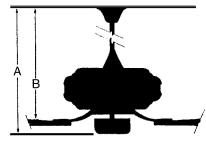

MEASUREMENTS

Blade Finish:	Reversible Blades:		
	No		
Blade Material:	Slope:		
ABS	Yes		
Blade Sweep:	No. of Blades:	Blade Pitch:	Hanging Weight:
58"	3	14 degrees	28.13
Downrod 1:	Downrod 1 Outside Dia:	Downrod 2:	Downrod 2 Outside Dia:
6	.75		
Ceiling to Lowest Point: (Dim A)	Ceiling to Blade (Dim B)	Lead Wire:	Motor Size:
18.5	15.5	80"	188X22mm