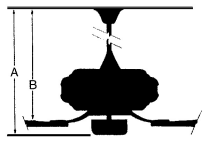

MEASUREMENTS

Blade Finish:	Reversible				
	Blades:				
	No				
Blade Material:	Slope:				
Plywood Construction	Yes				
Blade Sweep:	No. of Blades:	Blade Pitch:	Hanging Weight:		
52"	4	14 degrees	19.95		
Downrod 1:	Downrod 1	Downrod 2:	Downrod 2		
6	Outside Dia:	Outside Dia:			
	0.75				
Ceiling to Lowest Point: (Dim A)	Ceiling to Blade (Dim B)	Lead Wire:	Motor Size:		
16.25	11.75	80	172 x 16mm		
RPM:	Low	Low/Med.	Medium	Med/High	High
Amps:	67		145		209
Watts:	0.307		0.498		0.596
CFM:	11.82		36.66		71.45
CFM/Watts:	2355.0		4428.0		6148.0
	199.24		120.79		86.05

LAMPING

No. of Bulbs:	Light Type:	Light Kit Optional: Yes		
2	13W CFL			
	Golo 2700K			
Max Bulb Wattage:	Socket:			
13	GU24			
Integrated Light Kit:	Dimmable:	Ballast:	Rated Life Hours:	Uplight:
Yes	No			No
Bulb/LED Included:	Color Temp.: CRI:	Initial Lumens:	Delivered Lumens:	
Yes	2700			

GLASS

Description:	Material:	
White Frosted	Glass	
Part No.:	Quantity:	
GF514	1	
Width:	Height:	Length: