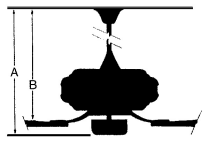

MEASUREMENTS

Blade Finish:	Reversible		
	Blades:		
	No		
Blade Material:	Slope:		
Plywood Construction	Yes		
Blade Sweep:	No. of Blades:	Blade Pitch:	Hanging Weight:
52"	4	11.5	16.93
		DEGREES	
Downrod 1:	Downrod 1	Downrod 2:	Downrod 2
6	Outside Dia:		Outside Dia:
	0.75		
Ceiling to Lowest Ceiling to Blade Point: (Dim A)	Ceiling to Blade (Dim B)	Lead Wire:	Motor Size:
15.75	12.25	80"	153X15MM