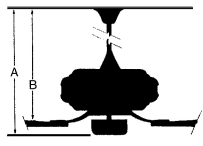

MEASUREMENTS

Blade Finish:	Reversible		
	Blades:		
	No		
Blade Material:	Slope:		
ABS	Yes		
Blade Sweep:	No. of Blades:	Blade Pitch:	Hanging Weight:
54"	5	14 DEGREES	13.47
Downrod 1:	Downrod 1	Downrod 2:	Downrod 2
6	Outside Dia:	Outside Dia:	
	.75		
Ceiling to Lowest Point: (Dim A)	Ceiling to Blade (Dim B)	Lead Wire:	Motor Size:
13.75	11.5	8 INCH	DC
			123x30mm

GLASS

Description:	Material:
	GLASS
Part No.:	Quantity:
	1
Width:	Height:
	Length:

CONTROLS

Pull Chain Control:	Works with Remote Control:	Works with Wall Control:
No	Yes	Yes
Reversible:	Included Remote Control:	Included Wall Control:
Yes	RC400	
Smart Control:	Compatible Remote Control(s):	Compatible Wall Control(s):
No		WC400
Integrated Smart Control:		Compatible Smart Control: