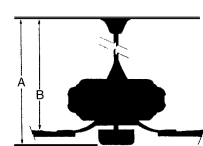

## MEASUREMENTS

Blade Finish:	Reversible Blades:		
	<b>No</b>		
Blade Material: <b>ABS Construction</b>	Slope: <b>Yes</b>		
Blade Sweep: <b>42"</b>	No. of Blades: <b>5</b>	Blade Pitch: <b>12 degrees</b>	Hanging Weight: <b>12.57</b>
Downrod 1: <b>6</b>	Downrod 1 Outside Dia: <b>0.75</b>	Downrod 2:	Downrod 2 Outside Dia:
Ceiling to Lowest Point: (Dim A) <b>14.75</b>	Ceiling to Blade (Dim B) <b>12.5</b>	Lead Wire: <b>80</b>	Motor Size: <b>153x10mm</b>