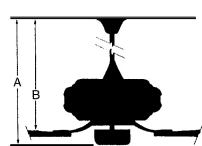

Image File Name: **F596-BN.jpg**

MEASUREMENTS

Blade Finish:	Reversible		
	Blades:		
	No		
Blade Material:	Slope:		
Per drawing provided	Yes		
Blade Sweep:	No. of Blades:	Blade Pitch:	Hanging Weight:
54"	3	14 degrees	28.15
Downrod 1:	Downrod 1	Downrod 2:	Downrod 2
6	Outside Dia:	Outside Dia:	
	0.75		
Ceiling to Lowest Point: (Dim A)	Ceiling to Blade (Dim B)	Lead Wire:	Motor Size:
14.75	9.75	80	188x25mm