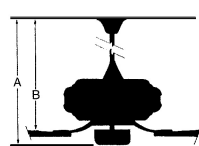

Image File Name: **F602L-BN/CH.jpg**

MEASUREMENTS

Blade Finish:	Reversible		
	Blades:		
	No		
Blade Material:	Slope:		
ABS	Yes		
Blade Sweep:	No. of Blades:	Blade Pitch:	Hanging Weight:
42"	6	20	30.82
Downrod 1:	Downrod 1	Downrod 2:	Downrod 2
6	Outside Dia:	Outside Dia:	
	.75		
Ceiling to Lowest Point: (Dim A)	Ceiling to Blade (Dim B)	Lead Wire:	Motor Size:
15.75	13.75	80	82 x 25 mm