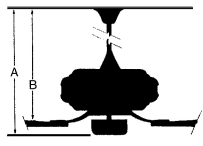

MEASUREMENTS

Blade Finish:	Reversible Blades:				
	No				
Blade Material:	Slope:				
ABS CONSTRUCTION	Yes				
Blade Sweep:	No. of Blades:	Blade Pitch:	Hanging Weight:		
62"	3	20 DEGREES	13.76		
Downrod 1:	Downrod 1	Downrod 2:	Downrod 2		
6	Outside Dia:		Outside Dia:		
	0.75				
Ceiling to Lowest Point: (Dim A)	Ceiling to Blade (Dim B)	Lead Wire:	Motor Size:		
10.25	8.75	80	172X16MM		
RPM:	Low	Low/Med.	Medium	Med/High	High
Amps:	81				177
Watts:	0.29				0.59
CFM:	16.4				70.49
CFM/Watts:	2599.0				5774.0
	158.48				81.91