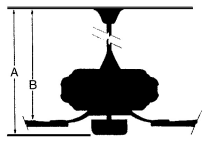

MEASUREMENTS

Blade Finish:	Reversible		
	Blades:		
	No		
Blade Material:	Slope:		
PLYWOOD CONSTRUCTION	Yes		
Blade Sweep:	No. of Blades:	Blade Pitch:	Hanging Weight:
52"	5	12 DEGREES	19.14
Downrod 1:	Downrod 1	Downrod 2:	Downrod 2
6	Outside Dia:	Outside Dia:	
	0.75		
Ceiling to Lowest Point: (Dim A)	Ceiling to Blade (Dim B)	Lead Wire:	Motor Size:
14.5	10.0	80"	172x14mm