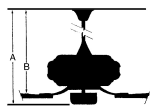

MEASUREMENTS

Blade Finish:					Reversible Blades: No
Blade Material: Plywood Construction					Slope: Yes
Blade Sweep: 52"	No. of Blades: 5	Blade Pitch: 12			Hanging Weight: 18.17
Downrod 1: 6	Downrod 1 Outside Dia: 0.75	Downrod 2:			Downrod 2 Outside Dia:
Ceiling to Lowest Point: (Dim A) 15.5	Ceiling to Blade (Dim B) 13.25	Lead Wire: 80			Motor Size: 172x14mm
RPM:	Low 65	Low/Med.	Medium	Med/High	High 215
Amps:	0.22				0.6
Watts:	8.94				72.1
CFM:	1443.0				4740.0
CFM/Watts:	161.41				65.74