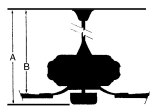

MEASUREMENTS

Blade Finish:	Reversible Blades: No		
Blade Material: Plywood Construction	Slope: Yes		
Blade Sweep: 52"	No. of Blades: 5	Blade Pitch: 12	Hanging Weight: 17.99
Downrod 1: 6	Downrod 1 Outside Dia: 0.75	Downrod 2: 80"	Downrod 2 Outside Dia:
Ceiling to Lowest Point: (Dim A) 15.0	Ceiling to Blade (Dim B) 12.75	Lead Wire: 80"	Motor Size: 172 x 14mm