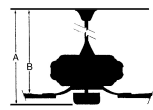

MEASUREMENTS

Blade Finish:					Reversible Blades:	No
Blade Material: PC					Slope:	Yes
Blade Sweep: 54"	No. of Blades: 3	Blade Pitch: 14 DEGREES	Hanging Weight: 16.18			
Downrod 1: 6	Downrod 1 Outside Dia: 0.75	Downrod 2:	Downrod 2 Outside Dia:			
Ceiling to Lowest Point: (Dim A) 14.75	Ceiling to Blade (Dim B) 13.25	Lead Wire: 80	Motor Size: 153 X 18mm			
RPM:	Low 86	Low/Med.	Medium	Med/High	High 157	
Amps:	0.22					0.372
Watts:	15.3					44.68
CFM:	2782.0					5357.0
CFM/Watts:	181.83					119.9