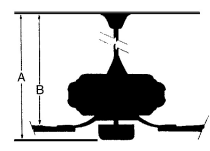

## MEASUREMENTS

Blade Finish:	Reversible				
	Blades:				
	<b>No</b>				
Blade Material:	Slope:				
<b>ABS CONSTRUCTION</b>	<b>Yes</b>				
Blade Sweep:	No. of Blades:	Blade Pitch:	Hanging Weight:		
<b>54"</b>	<b>3</b>	<b>14 DEGREES</b>	<b>17.22</b>		
Downrod 1:	Downrod 1	Downrod 2:	Downrod 2		
<b>6</b>	Outside Dia:	Outside Dia:			
	<b>0.75</b>				
Ceiling to Lowest Point: (Dim A)	Ceiling to Blade (Dim B)	Lead Wire:	Motor Size:		
<b>15.75</b>	<b>11.0</b>	<b>80"</b>	<b>153X18MM</b>		
<b>RPM:</b>	Low	Low/Med.	Medium	Med/High	High
<b>Amps:</b>	71		105		150
<b>Watts:</b>	0.28		0.37		0.42
<b>CFM:</b>	14.5		26.8		47.0
<b>CFM/Watts:</b>	2643.0		3966.0		5682.0
	182.28		147.99		120.89