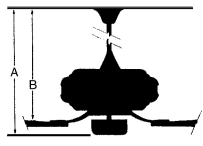

MEASUREMENTS

Blade Finish:	Reversible Blades:		
	No		
Blade Material: ABS	Slope: Yes		
Blade Sweep: 52"	No. of Blades: 3	Blade Pitch: 14 DEGREES	Hanging Weight: 10.8
Downrod 1: 6	Downrod 1 Outside Dia: .75	Downrod 2:	Downrod 2 Outside Dia:
Ceiling to Lowest Point: (Dim A) 10.0	Ceiling to Blade (Dim B) 9.5	Lead Wire: 8"	Motor Size: DC 123X30MM
RPM:	Low 51	Low/Med. 100	Medium 150
Amps:	0.078	Med/High 175	High 190
Watts:	3.45		0.526
CFM:	1324.92		29.44
CFM/Watts:	384.03		5669.67
			192.58