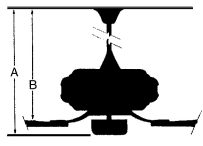

Notes:

Image File Name: **F787-ORB.jpg**

MEASUREMENTS

Blade Finish:		Reversible Blades:	
		No	
Blade Material:		Slope:	
ABS		Yes	
Blade Sweep:	No. of Blades:	Blade Pitch:	Hanging Weight:
52"	3	14 DEGREES	10.8
Downrod 1:	Downrod 1	Downrod 2:	Downrod 2
6	Outside Dia:		Outside Dia:
	0.75		
Ceiling to Lowest Point: (Dim A)	Ceiling to Blade (Dim B)	Lead Wire:	Motor Size:
10.0	9.5	8"	DC
			123X30MM