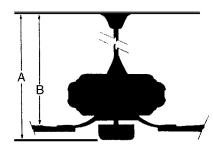

MEASUREMENTS

Blade Finish:	Reversible Blades:		
	No		
Blade Material: ABS	Slope: Yes		
Blade Sweep: 52"	No. of Blades: 3	Blade Pitch: 14 DEGREES	Hanging Weight: 10.8
Downrod 1: 6	Downrod 1 Outside Dia: 0.75	Downrod 2:	Downrod 2 Outside Dia:
Ceiling to Lowest Point: (Dim A) 10.0	Ceiling to Blade (Dim B) 9.5	Lead Wire: 8"	Motor Size: DC 123X30MM
RPM:	Low 51	Low/Med. 190	Medium 190
Amps:	Low 0.078	Med/High 0.526	High 0.526
Watts:	3.45	29.44	29.44
CFM:	1324.92	5669.67	5669.67
CFM/Watts:	384.03	192.58	192.58