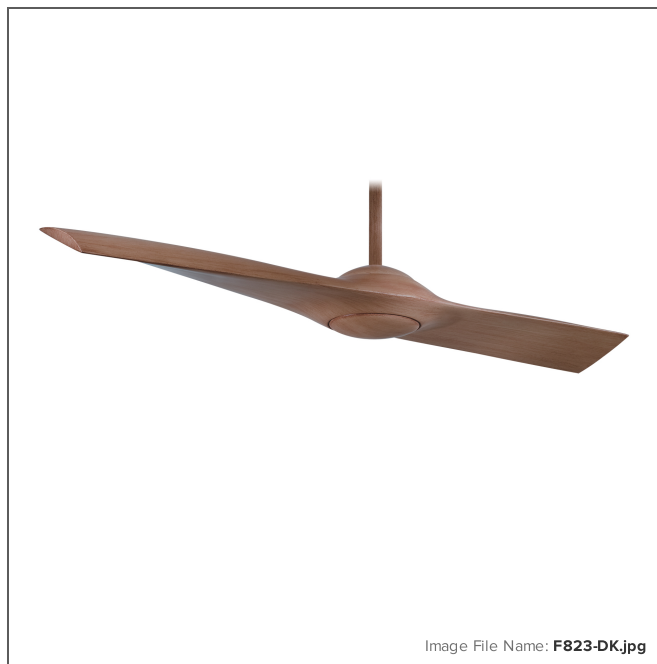

Wing - 52" Ceiling Fan

| | |
|-----------------------|--|
| Item #: | F823-DK |
| UPC Code: | 706411041365 |
| Collection: | Wing |
| Category: | INTERIOR FAN |
| Product Type: | Ceiling Fan |
| Descriptive Finish 1: | Distressed Koa |
| ETL Certificate: | 3171583 |
| Patents: | U.S. Patent(s): D678,997; 9,004,863; 9,885,366 |

Bond Compatible

Title 17

Intertek
ETL Listed

Image File Name: F823-DK.jpg

MEASUREMENTS

| | |
|--------------------------|-----------------|
| Length: | 52 |
| Width: | 52 |
| Height: | 13 |
| Product Weight: | 13.51 |
| Ceiling to Blade: | 12.25 |
| Ceiling to Lowest Point: | 13.0 |
| Downrod Included: | No |
| Wire Length: | 80" |
| Blade Material: | PC Construction |
| Slope: | Yes |
| Reversible Rotation: | Yes |
| Number of Blades: | 1 |
| Blade Pitch: | VARIABLE |
| Blade Sweep: | 52 |
| Reversible Blades: | No |
| Motor Size: | DC 125 X 30 MM |
| Motor Type: | DC |