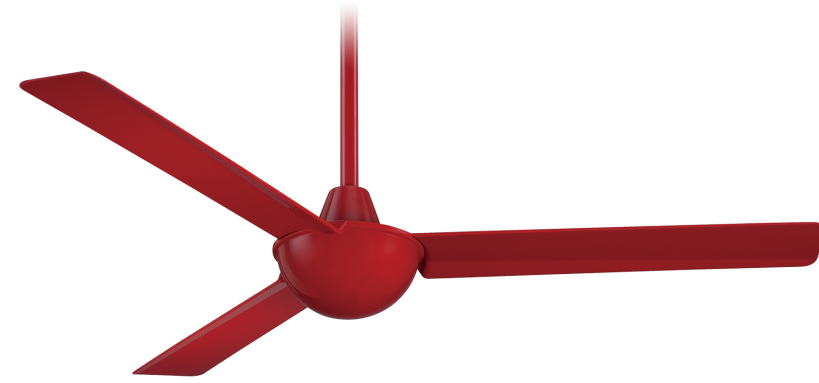

Item # F833-RD	UPC Code: 706411044298
Product Family Name: Kewl	Finish: Red
Category: INTERIOR FAN	Category Type: Ceiling Fan
Certification 4000048	
Patents: U.S. Patent(s): D715,418; D726,299	
Notes:	

Image File Name: **F833-RD.jpg**

MEASUREMENTS

Blade Finish:	Reversible Blades: No		
Blade Material: ABS Construction	Slope: Yes		
Blade Sweep: 52"	No. of Blades: 3	Blade Pitch: 20	Hanging Weight: 12.17
Downrod 1: 6	Downrod 1 Outside Dia: 0.75	Downrod 2: 80	Downrod 2 Outside Dia: 153x15mm
Ceiling to Lowest Point: (Dim A) 14.0	Ceiling to Blade (Dim B) 10.0	Lead Wire: 80	Motor Size: 153x15mm