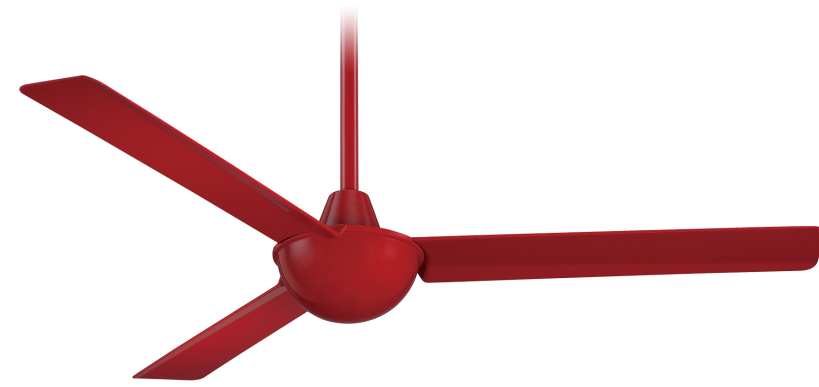

Item # F833-RD	UPC Code: 706411044298
Product Family Name: Kewl	Finish: Red
Category: INTERIOR FAN	Category Type: Ceiling Fan
Certification 4000048	
Patents: U.S. Patent(s): D715,418; D726,299	
Notes:	

Image File Name: **F833-RD.jpg**

MEASUREMENTS

Blade Finish:	Reversible Blades: No		
Blade Material: ABS Construction	Slope: Yes		
Blade Sweep: 52"	No. of Blades: 3	Blade Pitch: 20	Hanging Weight: 12.17
Downrod 1: 6	Downrod 1 Outside Dia: 0.75	Downrod 2: 80	Downrod 2 Outside Dia: 153x15mm
Ceiling to Lowest Point: (Dim A) 14.0	Ceiling to Blade (Dim B) 10.0	Lead Wire: 80	Motor Size: 153x15mm