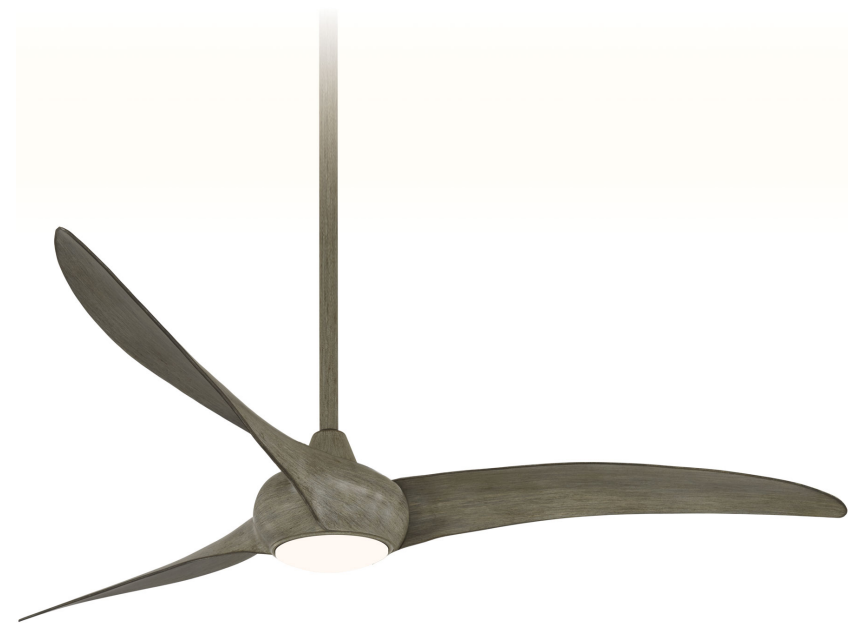

Item #
F848-DRF
Product Family Name:
Light Wave 65
Category:
INTERIOR FAN
Certification
4000048
Patents:
U.S. Patent(s): D750,213
Notes:

UPC Code:
706411067037
Finish:
Driftwood
Category Type:
Ceiling Fan

Image File Name: **F848-DRF.jpg**

MEASUREMENTS

Blade Finish:	Reversible Blades:		
	No		
Blade Material:	Slope:		
ABS	Yes		
Blade Sweep:	No. of Blades:	Blade Pitch:	Hanging Weight:
65"	3	VARIABLE	19.25
Downrod 1:	Downrod 1 Outside Dia:	Downrod 2:	Downrod 2 Outside Dia:
6	.75		
Ceiling to Lowest Point: (Dim A)	Ceiling to Blade (Dim B)	Lead Wire:	Motor Size:
15.75	9.5	80	188 X 20 MM

GLASS

Description:	Material:
FROSTED WHITE	PC LENS
Part No.:	Quantity:
	1
Width:	Height:
7.0	1.5
	Length:
	7.0

CONTROLS

Pull Chain Control:	Works with Remote Control:	Works with Wall Control:
No	Yes	Yes
Reversible:	Included Remote Control:	Included Wall Control:
Yes	RCS213	
Smart Control:	Compatible Remote Control(s):	Compatible Wall Control(s):
No		WCS213
Integrated Smart Control:		Compatible Smart Control:
		BD-1000