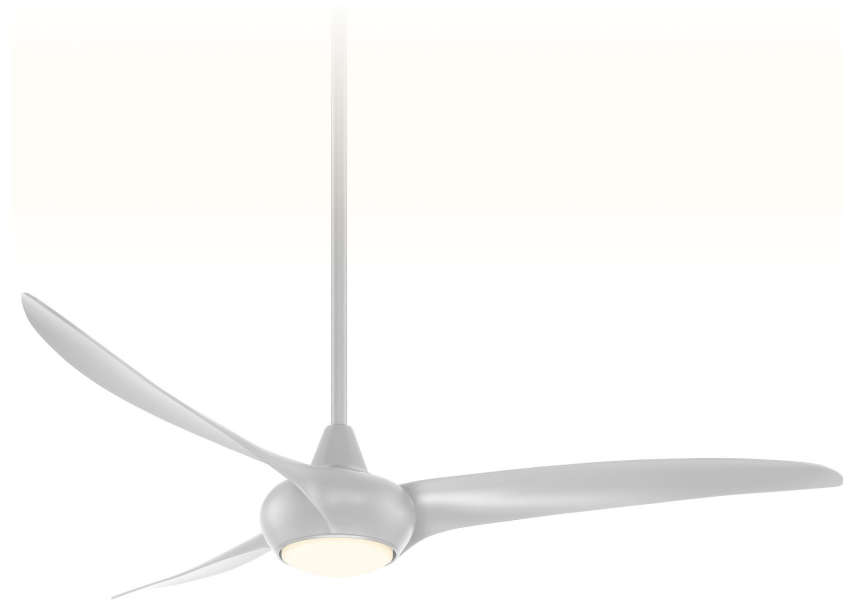

Item #
F848-SL
Product Family Name:
Light Wave 65
Category:
INTERIOR FAN
Certification
4000048
Patents:
U.S. Patent(s): D750,213
Notes:

UPC Code:
706411066634
Finish:
Silver
Category Type:
Ceiling Fan

Image File Name: **F848-SL.jpg**

MEASUREMENTS

Blade Finish:	Reversible Blades:		
	No		
Blade Material:	Slope:		
ABS	Yes		
Blade Sweep:	No. of Blades:	Blade Pitch:	Hanging Weight:
65"	3	VARIABLE	19.25
Downrod 1:	Downrod 1 Outside Dia:	Downrod 2:	Downrod 2 Outside Dia:
6	.75		
Ceiling to Lowest Point: (Dim A)	Ceiling to Blade (Dim B)	Lead Wire:	Motor Size:
15.75	9.5	80	188 X 20 MM

	Low	Low/Med.	Medium	Med/High	High
RPM:	48				121
Amps:	0.29				0.7
Watts:	14.64				83.63
CFM:	1280.0				5718.0
CFM/Watts:	87.43				68.37

LAMPING

No. of Bulbs:	Light Type:	Light Kit Optional: No		
1	Z26 LED			
Max Bulb Wattage:	Socket:			
26	Y22 LED MODULE			
Integrated Light Kit: Yes	Dimmable: Yes	Ballast:	Rated Life Hours:	Uplight: No
			50000	
Bulb/LED Included: Yes	Color Temp.: 3000	CRI: 93	Initial Lumens: 2251.5	Delivered Lumens: 1883.1

GLASS

Description:	Material:
FROTED WHITE	PC LENS
Part No.:	Quantity:
	1
Width:	Height:
7.0	1.5
	Length:
	7.0

CONTROLS

Pull Chain Control:	Works with Remote Control:	Works with Wall Control:
No	Yes	Yes
Reversible:	Included Remote Control:	Included Wall Control:
Yes	RCS213	
Smart Control:	Compatible Remote Control(s):	Compatible Wall Control(s):
No		WCS213
Integrated Smart Control:		Compatible Smart Control:
		BD-1000