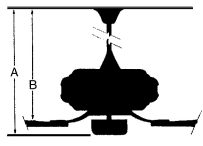

Notes:

MEASUREMENTS

Blade Finish:	Reversible Blades:		
	No		
Blade Material: ABS	Slope: Yes		
Blade Sweep: 65"	No. of Blades: 12	Blade Pitch: 20 DEGREE	Hanging Weight: 25.51
Downrod 1: 10IN	Downrod 1 Outside Dia: 3/4IN	Downrod 2:	Downrod 2 Outside Dia:
Ceiling to Lowest Point: (Dim A) 14.75	Ceiling to Blade (Dim B) 19.25	Lead Wire: 80	Motor Size: DC123 X 30

GLASS

Description:	Material: PC
Part No.:	Quantity: 1
Width:	Length:
Height:	

CONTROLS

Pull Chain Control: No	Works with Remote Control: Yes	Works with Wall Control: No
Reversible: Yes	Included Remote Control: RC400	Included Wall Control:
Smart Control: No	Compatible Remote Control(s):	Compatible Wall Control(s):
Integrated Smart Control:		Compatible Smart Control: