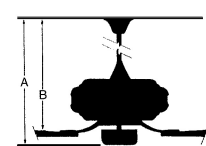

MEASUREMENTS

Blade Finish:	Reversible		
	Blades:		
	No		
Blade Material:	Slope:		
ABS	Yes		
Blade Sweep:	No. of Blades:	Blade Pitch:	Hanging Weight:
65"	8	14	25.99
Downrod 1:	Downrod 1	Downrod 2:	Downrod 2
6	Outside Dia:	Outside Dia:	
	.75		
Ceiling to Lowest Point: (Dim A)	Ceiling to Blade (Dim B)	Lead Wire:	Motor Size:
14.75	10.5	80	DC165x25MM

GLASS

Description:	Material:	
	GLASS	
Part No.:	Quantity:	
	1	
Width:	Height:	Length:
8.46	2.95	8.46

CONTROLS

Pull Chain Control:	Works with Remote Control:	Works with Wall Control:
No	Yes	Yes
Reversible:	Included Remote Control:	Included Wall Control:
Yes	RC400	
Smart Control:	Compatible Remote Control(s):	Compatible Wall Control(s):
No		WC400
Integrated Smart Control:		Compatible Smart Control:
		BD-1000