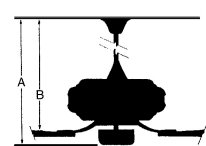

MEASUREMENTS

Blade Finish:	Reversible Blades:		
	No		
Blade Material:	Slope:		
ABS	Yes		
Blade Sweep:	No. of Blades:	Blade Pitch:	Hanging Weight:
65"	8	14	25.99
Downrod 1:	Downrod 1	Downrod 2:	Downrod 2
6	Outside Dia:	Outside Dia:	
Ceiling to Lowest Point: (Dim A)	Ceiling to Blade (Dim B)	Lead Wire:	Motor Size:
14.75	10.5	80	DC165x25MM