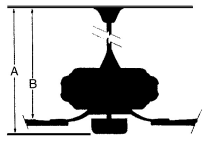

## MEASUREMENTS

Blade Finish:	Reversible Blades:		
	<b>No</b>		
Blade Material:	Slope:		
<b>ABS</b>	<b>Yes</b>		
Blade Sweep:	No. of Blades:	Blade Pitch:	Hanging Weight:
<b>65"</b>	<b>8</b>	<b>4 DEGREES</b>	<b>19.84</b>
Downrod 1:	Downrod 1 Outside Dia:	Downrod 2:	Downrod 2 Outside Dia:
<b>6</b>	<b>.75</b>		
Ceiling to Lowest Point: (Dim A)	Ceiling to Blade (Dim B)	Lead Wire:	Motor Size:
<b>13.5</b>	<b>12.75</b>	<b>80 INCH</b>	<b>DC/123x30MM</b>