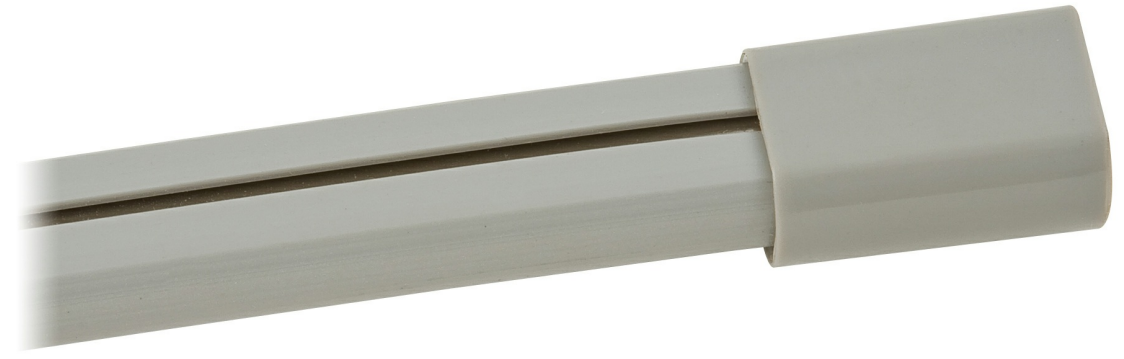

Item #	UPC Code:
GKLR148-609	
Product Family Name:	Finish:
GK Lightrail	Silver
Category:	Category Type:
Component	LightRail
Certification	

Patents:

Notes:

Image File Name: **GKLR148-609.jpg**

MEASUREMENTS

Width:	Length:	Height:	Extension:
1"	48"		
Height	Min Overall	Max Overall	Slope:
Adjustable:	Height:	Height:	No
No			
Wire Length:	Chain Length:	Safety Cable	Net Weight:
		Included:	26.46
		No	
Canopy Width:	Canopy Height:	Canopy Length:	Center to
			Bottom:
Backplate Width:	Backplate	Center to Top:	
0.00	Height:		
	0.00		