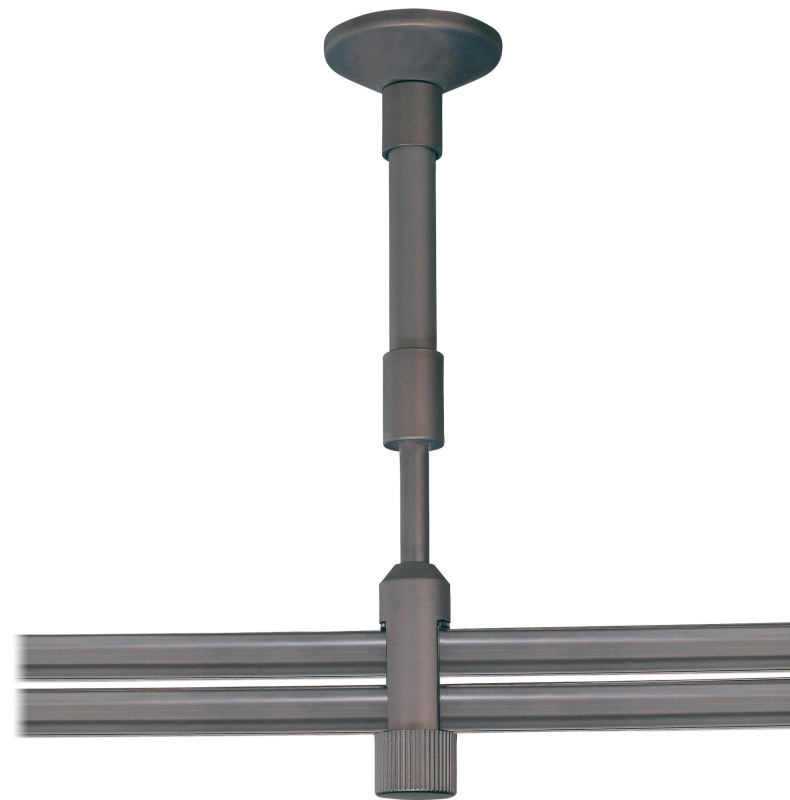

Item # GKST1004-467	UPC Code: 874944003850
Product Family Name:	Finish: Sable Bronze Patina
Category: COMPONENT	Category Type: LightRail
Certification	
Patents:	
Notes:	

Image File Name: **GKST1004-467.jpg**

MEASUREMENTS

Width: 1.5	Length:	Height: 2.75	Extension:
Height Adjustable: No	Min Overall Height: 5.0	Max Overall Height: 6.75	Slope: No
Wire Length:	Chain Length:	Safety Cable Included: No	Net Weight: 5.71
Canopy Width:	Canopy Height:	Canopy Length:	Center to Bottom:
Backplate Width:	Backplate Height:	Center to Top:	