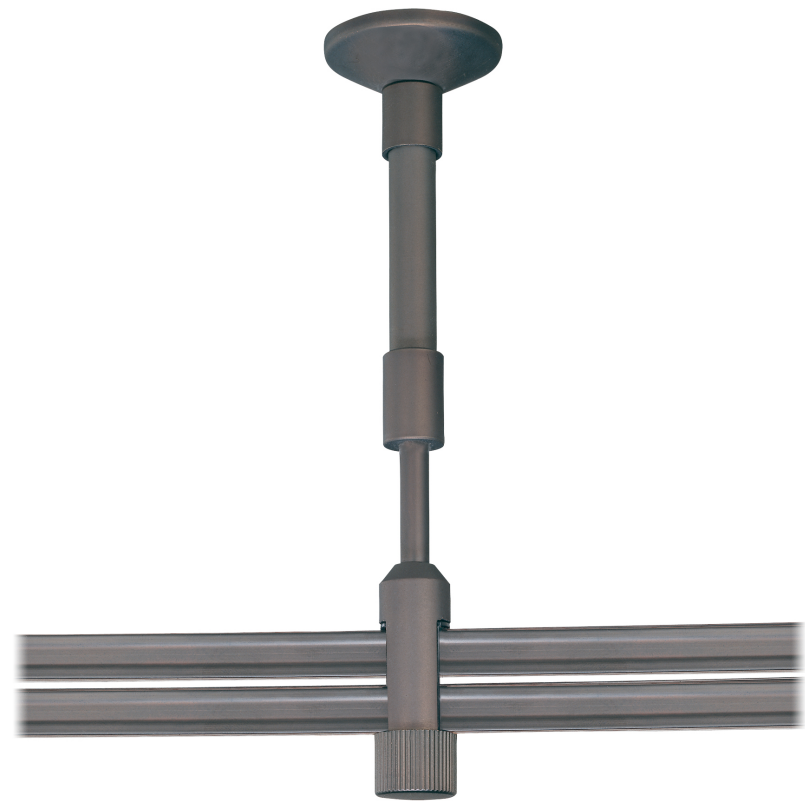

Item # GKST1004-467	UPC Code: 874944003850
Product Family Name:	Finish: Sable Bronze Patina
Category: COMPONENT	Category Type: LightRail
Certification	
Patents:	
Notes:	

Image File Name: GKST1004-467.jpg

MEASUREMENTS

Width: 1.5	Length:	Height: 2.75	Extension:
Height Adjustable: No	Min Overall Height: 5.0	Max Overall Height: 6.75	Slope: No
Wire Length:	Chain Length:	Safety Cable Included: No	Net Weight: 5.71
Canopy Width:	Canopy Height:	Canopy Length:	Center to Bottom:
Backplate Width:	Backplate Height:	Center to Top:	