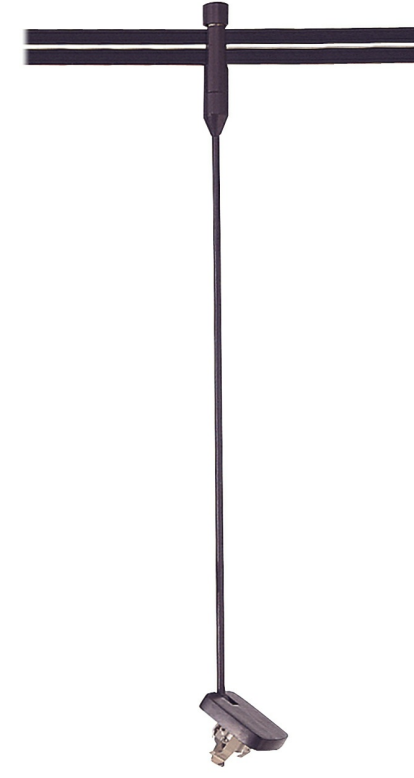

Item # GKTH1112-467	UPC Code:
Product Family Name:	Finish: Sable Bronze Patina
Category: Component Certification	Category Type: LightRail
Patents:	
Notes:	

Image File Name: **GKTH1112-467.jpg**

MEASUREMENTS

Width:	Length:	Height:	Extension:
		12	
Height Adjustable:	Min Overall Height:	Max Overall Height:	Slope:
No	12		No
Wire Length:	Chain Length:	Safety Cable Included:	Net Weight:
		No	0.46
Canopy Width:	Canopy Height:	Canopy Length:	Center to Bottom:
Backplate Width:	Backplate Height:	Center to Top:	
0.00	0.00		

LAMPING

No. of Bulbs:	Light Type:			
1	MR-16 Bi-Pin			
Max Bulb Wattage:	Socket:			
50				
Dimmable:	Ballast:	Rated Life Hours:	Photocell Included:	Bulb/LED Included:
No			No	
Bulb/LED Included:	Color Temp.:	CRI:	Initial Lumens:	Delivered Lumens: