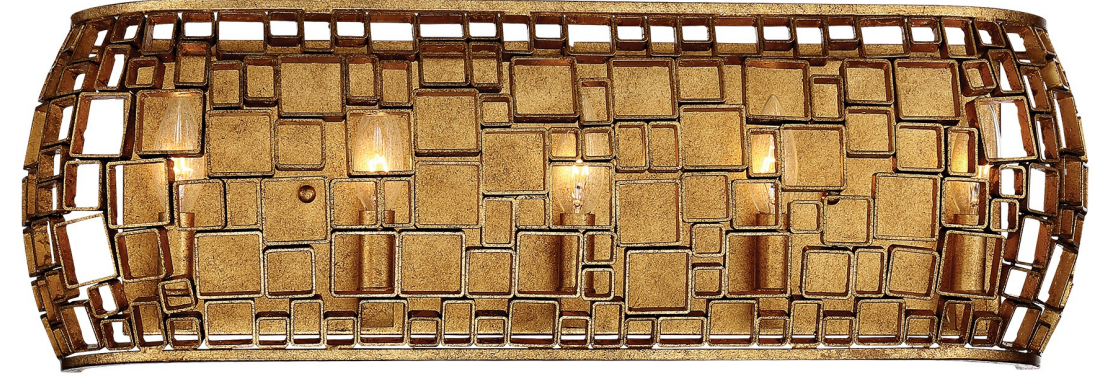

METROPOLITAN[®]

LIGHTING FIXTURE CO.

Item # N1375-597	UPC Code: 840254047563
Product Family Name: Abbondanza	Finish: Halcyon Gold
Category: BATH	Category Type: Bath
Certification E212492	
Patents:	
Notes:	

Image File Name: **N1375-597.jpg**

MEASUREMENTS

Width: 26	Length: 26	Height: 8.75	Extension: 5.25
Height Adjustable: No	Min Overall Height: No	Max Overall Height: No	Slope: No
Wire Length: 7"	Chain Length:	Safety Cable Included: No	Net Weight: 13.23
Canopy Width:	Canopy Height:	Canopy Length:	Center to Bottom: 4.33
Backplate Width: 22.5	Backplate Height: 7.25	Center to Top: 4.33	

SHADE / GLASS

Description:	Material:
Part No.:	Quantity:
Width:	Height:
	Length:

SHIPPING

Carton Width: 11.5	Carton Height: 8.0	Carton Length: 29.0
Carton Weight: 15.51	Carton Cubic Feet: 1.544	Small Package Shippable: Yes
Master Pack Width:	Master Pack Height:	Master Pack Length:
Master Pack Weight:	Master Cubic Feet:	Multi-Pack: 1
		Master Pack: 1