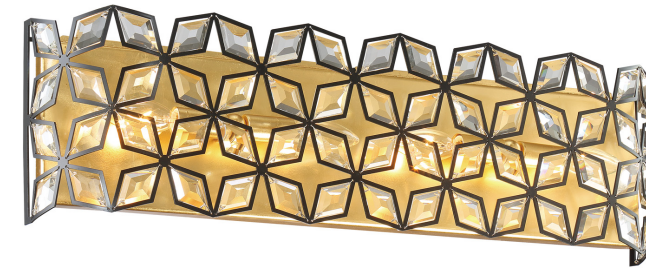

METROPOLITAN[®]

LIGHTING FIXTURE CO.

Item # N7844-711	UPC Code: 840254050204
Product Family Name: Brookcrest	Finish: Sand Gold with Gold Leaf
Category: BATH	Category Type: Bath
Certification E212492	
Patents:	
Notes:	

Image File Name: **N7844-711.jpg**

MEASUREMENTS

Width: 26.63	Length: 7.63	Height: 4.38	Extension: No
Height Adjustable: No	Min Overall Height: 7"	Max Overall Height: 9.26	Slope: No
Wire Length: 7"	Chain Length:	Safety Cable Included: No	Net Weight: 3.75
Canopy Width:	Canopy Height:	Canopy Length:	Center to Bottom: 3.88
Backplate Width: 25.63	Backplate Height: 6.13	Center to Top: 3.88	

No. of Bulbs: 4	Light Type: B10.5, CAND			
Max Bulb Wattage: 60	Socket: E12, CANDELABRA			
Dimmable: Yes	Ballast:	Rated Life Hours:	Photocell Included: No	Bulb/LED Included: N
Bulb/LED Included:	Color Temp.:	CRI:	Initial Lumens:	Delivered Lumens:

Description: CLEAR CRYSTAL ACCENTS	Material: CRYSTAL
Part No.: GL7842-C	Quantity: 64
Width: 1.25	Height: 2.0
	Length: 0.5

SHIPPING

Carton Width: 10.5	Carton Height: 10.0	Carton Length: 29.5
Carton Weight: 12.32	Carton Cubic Feet: 1.793	Small Package Shippable: Yes
Master Pack Width:	Master Pack Height:	Master Pack Length:
Master Pack Weight:	Master Cubic Feet:	Multi-Pack: 1
		Master Pack: 1