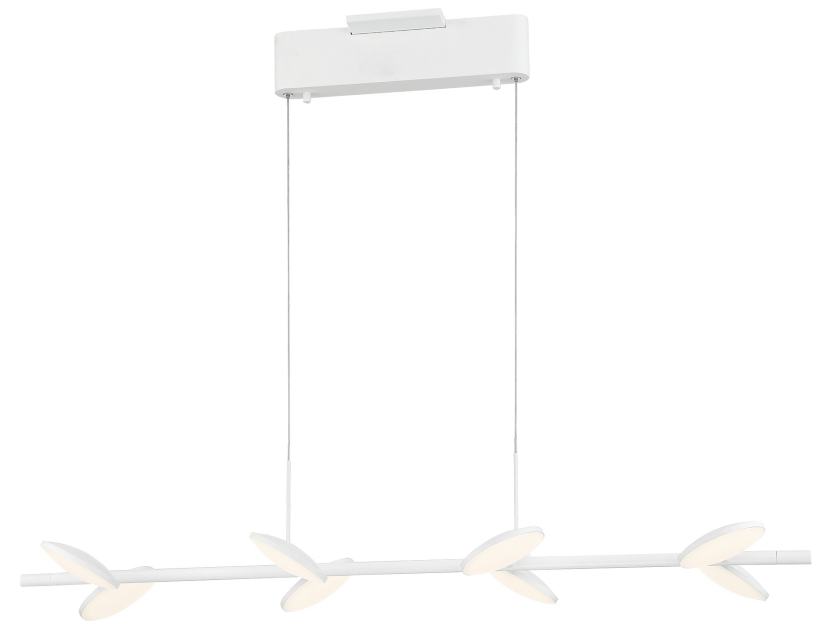

Item # P1156-044B-L	UPC Code: 844349025177
Product Family Name: Eye Spy	Finish: Matte White
Category: ISLAND LIGHTS	Category Type: Island Light
Certification 5010830	
Patents:	
Notes:	

Image File Name: P1156-044B-L.jpg

MEASUREMENTS

Width: 10.75	Length: 38.75	Height: 6	Extension:
Height Adjustable: Yes	Min Overall Height: 21.25	Max Overall Height: 129.25	Slope: No
Wire Length: 7"	Chain Length:	Safety Cable Included: No	Net Weight: 8.6
Canopy Width: 13.38	Canopy Height: 3.13	Canopy Length: 13.38	Center to Bottom:
Backplate Width:	Backplate Height:	Center to Top:	

No. of Bulbs: 8	Light Type: LED			
Max Bulb	Socket:			
Wattage: 32	LED MODULE			
Dimmable: Yes	Ballast:	Rated Life Hours: 50000	Photocell Included: No	Bulb/LED Included: Y
Bulb/LED Included: Yes	Color Temp.: 3000	CRI: 92	Initial Lumens: 3142.7	Delivered Lumens: 2339.5

Description: WHITE	Material: ACRYLIC
Part No.:	Quantity:
Width: 4.13	Height: 0.6
	Length: 4.13

SHIPPING

Carton Width: 19.38	Carton Height: 7.13	Carton Length: 42.75
Carton Weight: 13.33	Carton Cubic Feet: 3.419	Small Package Shippable: Yes
Master Pack Width:	Master Pack Height:	Master Pack Length:
Master Pack Weight:	Master Cubic Feet:	Multi-Pack: 1
		Master Pack: 1