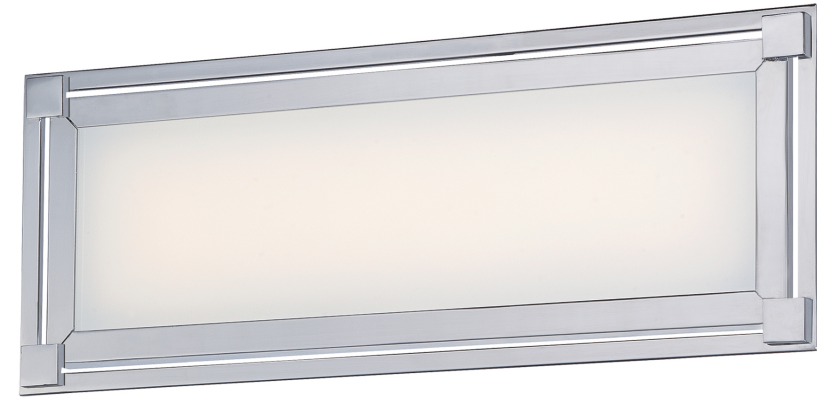

Item # P1162-077-L	UPC Code: 844349015680
Product Family Name: Framed	Finish: Chrome
Category: BATH	Category Type: Bath
Certification 4010381	
Patents:	
Notes:	

Image File Name: P1162-077-L.jpg

MEASUREMENTS

Width: 16	Length: 6.25	Height: 1.5	Extension: 1.5
Height Adjustable: No	Min Overall Height: No	Max Overall Height: No	Slope: No
Wire Length: 7	Chain Length:	Safety Cable Included: No	Net Weight: 3.2
Canopy Width: 14.0	Canopy Height: 4.13	Canopy Length: 0.13	Center to Bottom: 3.13
Backplate Width:	Backplate Height:	Center to Top: 3.13	

No. of Bulbs: 1	Light Type: LED			
Max Bulb Wattage: 28	Socket: 28W LED Module			
Dimmable: Yes	Ballast:	Rated Life Hours: 30000	Photocell Included: No	Bulb/LED Included: Y
Bulb/LED Included: Yes	Color Temp.: 3000	CRI: 83	Initial Lumens: 2338.45	Delivered Lumens: 1009.22

Description: White Glass	Material: Glass
Part No.: PG1162	Quantity: 1
Width: 14.0	Height: 4.13
	Length: 0.13

SHIPPING

Carton Width: 8.25	Carton Height: 4.25	Carton Length: 18.25
Carton Weight: 3.85	Carton Cubic Feet: 0.37	Small Package Shippable: Yes
Master Pack Width:	Master Pack Height:	Master Pack Length:
Master Pack Weight:	Master Cubic Feet:	Multi-Pack: 1
		Master Pack: 1