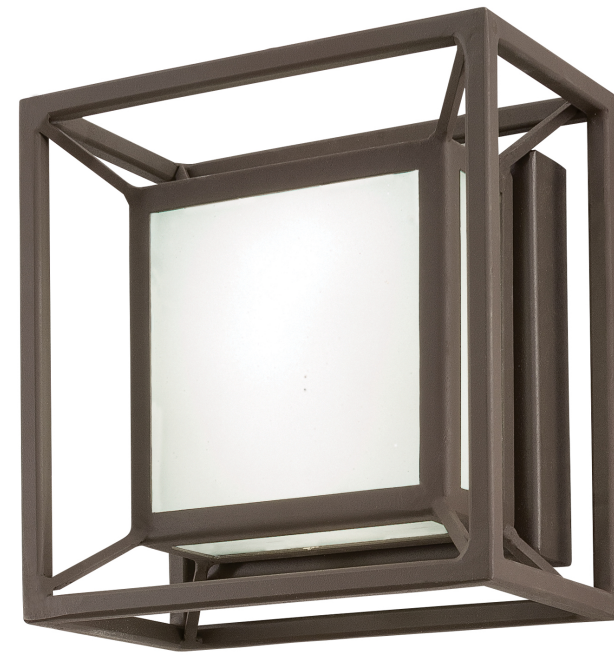

Item # <b>P1202-287-L</b>	UPC Code: <b>844349016823</b>
Product Family Name: <b>Outline</b>	Finish: <b>Sand Bronze</b>
Category: <b>POCKET LANTERN</b>	Category Type: <b>Lantern</b>
Certification <b>4009158</b>	
Patents:	
Notes:	

Image File Name: P1202-287-L.jpg

## MEASUREMENTS

Width: <b>6.5</b>	Length: <b>6.5</b>	Height: <b>6.5</b>	Extension: <b>4</b>
Height Adjustable: <b>No</b>	Min Overall Height:	Max Overall Height:	Slope: <b>No</b>
Wire Length: <b>7"</b>	Chain Length:	Safety Cable Included: <b>No</b>	Net Weight: <b>2.43</b>
Canopy Width:	Canopy Height:	Canopy Length:	Center to Bottom: <b>3.25</b>
Backplate Width: <b>5.0</b>	Backplate Height: <b>5.0</b>	Center to Top: <b>3.25</b>	

No. of Bulbs: <b>1</b>	Light Type: <b>Z12 7W LED</b>			
Max Bulb Wattage: <b>7</b>	Socket: <b>Y12 7W LED MODULE</b>			
Dimmable: <b>Yes</b>	Ballast:	Rated Life Hours: <b>30000</b>	Photocell Included: <b>No</b>	Bulb/LED Included: <b>Y</b>
Bulb/LED Included: <b>Yes</b>	Color Temp.: <b>3000</b>	CRI: <b>93</b>	Initial Lumens: <b>490.0</b>	Delivered Lumens: <b>233.3</b>