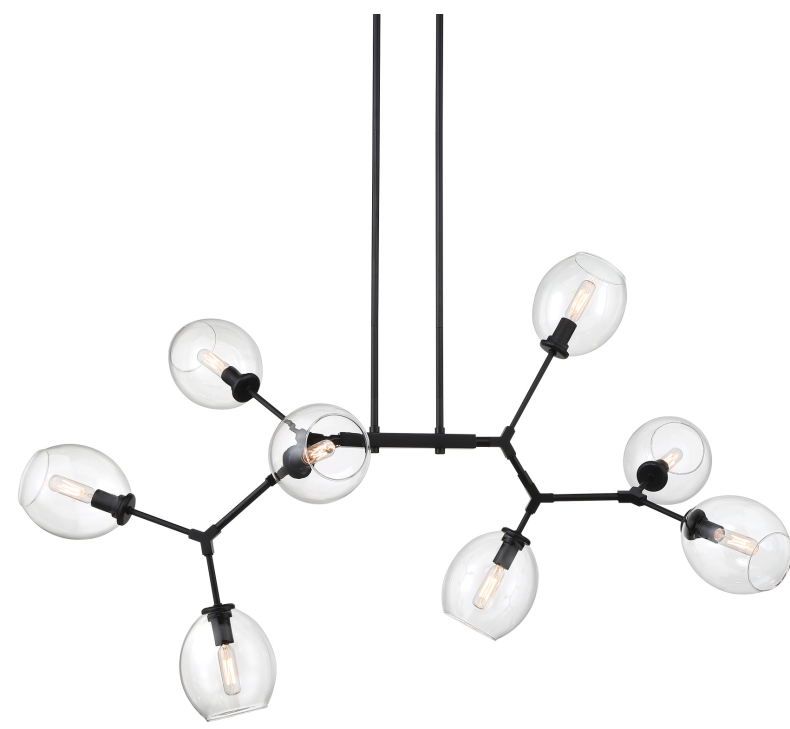

Item # P1368-66A	UPC Code: 844349031734
Product Family Name: Nexpo	Finish: Coal Finish
Category: CHANDELIERS	Category Type: Chandelier
Certification 3057374	
Patents:	
Notes:	

Image File Name: **P1368-66A.jpg**

MEASUREMENTS

Width: 41	Length: 16.75	Height: 16.75	Extension: 25.38
Height Adjustable: Yes	Min Overall Height: 24.25	Max Overall Height: 60.25	Slope: Yes
Wire Length: 72"	Chain Length:	Safety Cable Included: No	Net Weight:
Canopy Width:	Canopy Height:	Canopy Length:	Center to Bottom:
Backplate Width: 8.0	Backplate Height: 0.75	Center to Top:	

No. of Bulbs: 8	Light Type: T8			
Max Bulb Wattage: 60	Socket: E12, CANDELABRA			
Dimmable: Yes	Ballast:	Rated Life Hours:	Photocell Included: No	Bulb/LED Included: N
Bulb/LED Included:	Color Temp.:	CRI:	Initial Lumens:	Delivered Lumens:

SHIPPING

Description: CLEAR	Material: GLASS
Part No.:	Quantity:
Width: 5.5	Height: 5.98
	Length: 5.5

Carton Width: 19.5	Carton Height: 8.5	Carton Length: 37.75
Carton Weight: 15.25	Carton Cubic Feet: 3.621	Small Package Shippable: Yes
Master Pack Width:	Master Pack Height:	Master Pack Length:
Master Pack Weight:	Master Cubic Feet:	Multi-Pack: 1
		Master Pack: 1