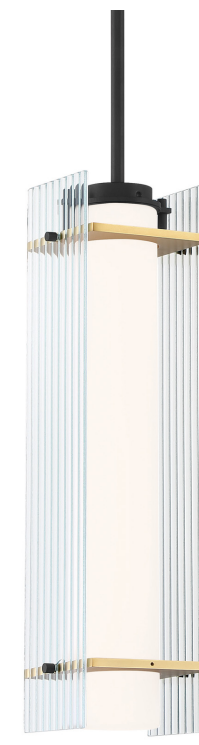

Item # P1519-707-L	UPC Code: 844349029557
Product Family Name: Midnight Gold	Finish: Sand Coal and Honey Gold
Category: PENDANTS	Category Type: Pendant
Certification 3057374	
Patents:	

Notes:

Image File Name: P1519-707-L.jpg

MEASUREMENTS

Width: 5.5	Length: 18	Height: 18	Extension: 4.5
Height Adjustable: Yes	Min Overall Height: 26.25	Max Overall Height: 62.25	Slope: Yes
Wire Length: 7"	Chain Length:	Safety Cable Included: No	Net Weight: 9.24
Canopy Width: 5.5	Canopy Height: 1.38	Canopy Length:	Center to Bottom:
Backplate Width:	Backplate Height:	Center to Top:	

No. of Bulbs: 1	Light Type: Z40 DC LED			
Max Bulb Wattage: 16	Socket: Y38 DC LED MODULE			
Dimmable: Yes	Ballast:	Rated Life Hours: 30000	Photocell Included: No	Bulb/LED Included: Y
Bulb/LED Included: Yes	Color Temp.: 3000	CRI: 91	Initial Lumens: 2020.9	Delivered Lumens: 1132.6

SHIPPING

Description: ETCHED OPAL	Material: GLASS
Part No.: PG1519-1	Quantity: 1
Width: 2.63	Height: 17.75
	Length:

Carton Width: 9.0	Carton Height: 9.5	Carton Length: 20.75
Carton Weight: 10.52	Carton Cubic Feet: 1.027	Small Package Shippable: Yes
Master Pack Width:	Master Pack Height:	Master Pack Length:
Master Pack Weight:	Master Cubic Feet:	Multi-Pack: 1
		Master Pack: 1