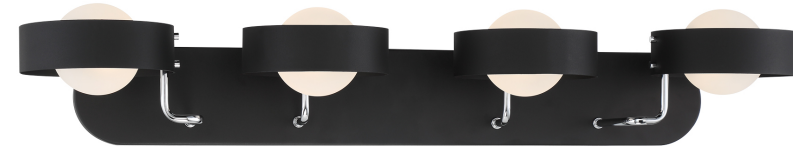

Item # <b>P1564-729</b>	UPC Code: <b>844349030324</b>
Product Family Name: <b>Lift Off</b>	Finish: <b>Sand Coal and Polished Nickel</b>
Category: <b>BATH</b>	finish <b>finish</b>
Certification <b>3057374</b>	Category Type: <b>Bath</b>
Patents:	

Notes:

Image File Name: **P1564-729.jpg**

## MEASUREMENTS

Width: <b>35</b>	Length: <b>6</b>	Height: <b>8.5</b>	Extension: <b>8.5</b>
Height Adjustable: <b>No</b>	Min Overall Height: <b>No</b>	Max Overall Height: <b>No</b>	Slope: <b>No</b>
Wire Length: <b>7</b>	Chain Length:	Safety Cable Included: <b>No</b>	Net Weight: <b>7.05</b>
Canopy Width:	Canopy Height:	Canopy Length:	Center to Bottom: <b>2.25</b>
Backplate Width: <b>30.0</b>	Backplate Height: <b>4.5</b>	Center to Top: <b>3.75</b>	

Description: <b>ETCHED GLASS</b>	Material: <b>ETHCED GLASS</b>
Part No.: <b>PG1565</b>	Quantity: <b>4</b>
Width: <b>3.88</b>	Height: <b>3.88</b>
	Length: <b>3.88</b>