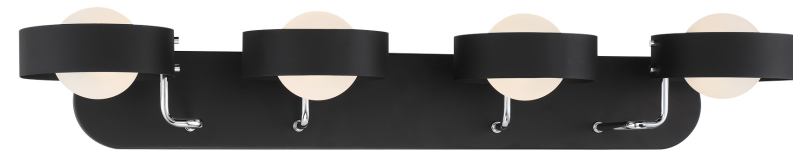

Item # <b>P1564-729</b>	UPC Code: <b>844349030324</b>
Product Family Name: <b>Lift Off</b>	Finish: <b>Sand Coal and Polished Nickel</b>
Category: <b>BATH</b>	finish <b>finish</b>
Certification <b>3057374</b>	Category Type: <b>Bath</b>
Patents:	

Notes:

Image File Name: **P1564-729.jpg**

## MEASUREMENTS

Width: <b>35</b>	Length: <b>6</b>	Height: <b>8.5</b>	Extension: <b>8.5</b>
Height Adjustable: <b>No</b>	Min Overall Height: <b>No</b>	Max Overall Height: <b>No</b>	Slope: <b>No</b>
Wire Length: <b>7</b>	Chain Length:	Safety Cable Included: <b>No</b>	Net Weight: <b>7.05</b>
Canopy Width:	Canopy Height:	Canopy Length:	Center to Bottom: <b>2.25</b>
Backplate Width: <b>30.0</b>	Backplate Height: <b>4.5</b>	Center to Top: <b>3.75</b>	

Description: <b>ETCHED GLASS</b>	Material: <b>ETHCED GLASS</b>
Part No.: <b>PG1565</b>	Quantity: <b>4</b>
Width: <b>3.88</b>	Height: <b>3.88</b>
	Length: <b>3.88</b>