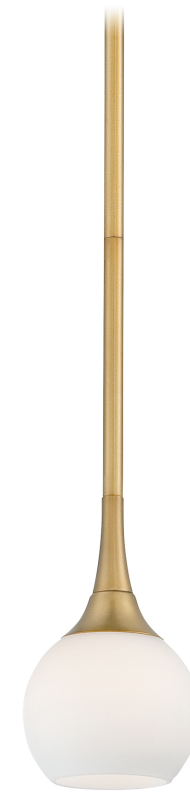

Item # P1801-248	UPC Code: 844349015765
Product Family Name: Pontil	Finish: Honey Gold
Category: MINI-PENDANTS	Category Type: Mini Pendant
Certification 3196937	
Patents:	
Notes:	

Image File Name: P1801-248.jpg

MEASUREMENTS

Width: 4	Length: 4	Height: 6	Extension: 6
Height Adjustable: Yes	Min Overall Height: 13.5	Max Overall Height: 49.5	Slope: Yes
Wire Length: 120	Chain Length:	Safety Cable Included: No	Net Weight: 2.14
Canopy Width: 4.88	Canopy Height: 1.0	Canopy Length: 4.88	Center to Bottom:
Backplate Width:	Backplate Height:	Center to Top:	

No. of Bulbs: 1	Light Type: G9 XENON (FROSTED)			
Max Bulb Wattage: 60	Socket: G9, 2-PIN			
Dimmable: Yes	Ballast:	Rated Life Hours:	Photocell Included: No	Bulb/LED Included: Y
Bulb/LED Included: Yes	Color Temp.:	CRI:	Initial Lumens:	Delivered Lumens:

SHIPPING

Description: ETCHED OPAL	Material: GLASS
Part No.: PG1801	Quantity: 1
Width: 3.88	Height: 3.38
	Length: 3.88

Carton Width: 5.5	Carton Height: 6.5	Carton Length: 12.75
Carton Weight: 3.08	Carton Cubic Feet: 0.264	Small Package Shippable: Yes
Master Pack Width: 12.0	Master Pack Height: 14.5	Master Pack Length: 13.5
Master Pack Weight: 13.2	Master Cubic Feet: 1.359	Multi-Pack: 1
		Master Pack: 4