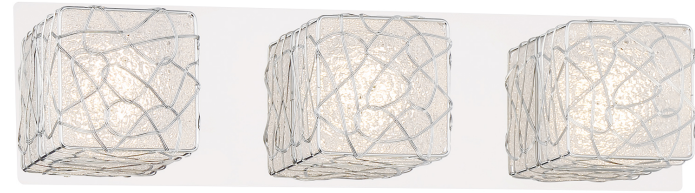

Item # <b>P5293-077-L</b>	UPC Code: <b>844349030553</b>
Product Family Name: <b>Livewire</b>	Finish: <b>Chrome Finish</b>
Category: <b>BATH</b>	Category Type: <b>Bath</b>
Certification <b>5013609</b>	
Patents:	
Notes:	

Image File Name: P5293-077-L.jpg

## MEASUREMENTS

Width: <b>20.08</b>	Length: <b>5.12</b>	Height: <b>3.02</b>	Extension: <b>3.02</b>
Height Adjustable: <b>No</b>	Min Overall Height: <b>No</b>	Max Overall Height: <b>No</b>	Slope: <b>No</b>
Wire Length: <b>7</b>	Chain Length:	Safety Cable Included: <b>No</b>	Net Weight: <b>3.44</b>
Canopy Width:	Canopy Height:	Canopy Length:	Center to Bottom: <b>2.56</b>
Backplate Width: <b>18.5</b>	Backplate Height: <b>4.33</b>	Center to Top: <b>2.56</b>	

Description: <b>CHROME</b>	Material: <b>METAL + PLASTIC</b>
Part No.: <b>PC5293</b>	Quantity: <b>3</b>
Width: <b>3.94</b>	Height: <b>3.94</b>
	Length: <b>2.24</b>