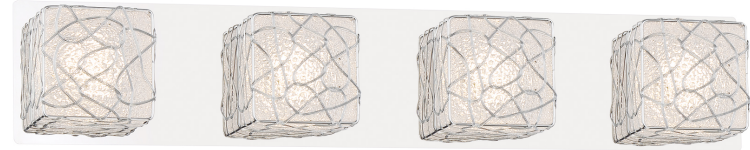

Item # P5294-077-L	UPC Code: 844349030560
Product Family Name: Livewire	Finish: Chrome Finish
Category: BATH	Category Type: Bath
Certification 5013609	
Patents:	
Notes:	

Image File Name: **P5294-077-L.jpg**

MEASUREMENTS

Width: 27.56	Length: 5.12	Height: 3.02	Extension: 3.02
Height Adjustable: No	Min Overall Height: No	Max Overall Height: No	Slope: No
Wire Length: 7	Chain Length:	Safety Cable Included: No	Net Weight: 4.54
Canopy Width:	Canopy Height:	Canopy Length:	Center to Bottom: 2.56
Backplate Width: 25.98	Backplate Height: 4.33	Center to Top: 2.56	

No. of Bulbs: 4	Light Type: Z12 LED			
Max Bulb Wattage: 7	Socket: Y12 LED MODULE			
Dimmable: Yes	Ballast:	Rated Life Hours: 25000	Photocell Included: No	Bulb/LED Included: Y
Bulb/LED Included: Yes	Color Temp.: 3000	CRI: 96	Initial Lumens: 2222.9	Delivered Lumens: 1378.8

Description: CHROME	Material: METAL + PLASTIC
Part No.: PC5293	Quantity: 4
Width: 3.94	Height: 3.94
	Length: 2.24

SHIPPING

Carton Width: 8.13	Carton Height: 5.38	Carton Length: 31.0
Carton Weight: 5.94	Carton Cubic Feet: 0.785	Small Package Shippable: Yes
Master Pack Width:	Master Pack Height:	Master Pack Length:
Master Pack Weight:	Master Cubic Feet:	Multi-Pack: 1
		Master Pack: 1